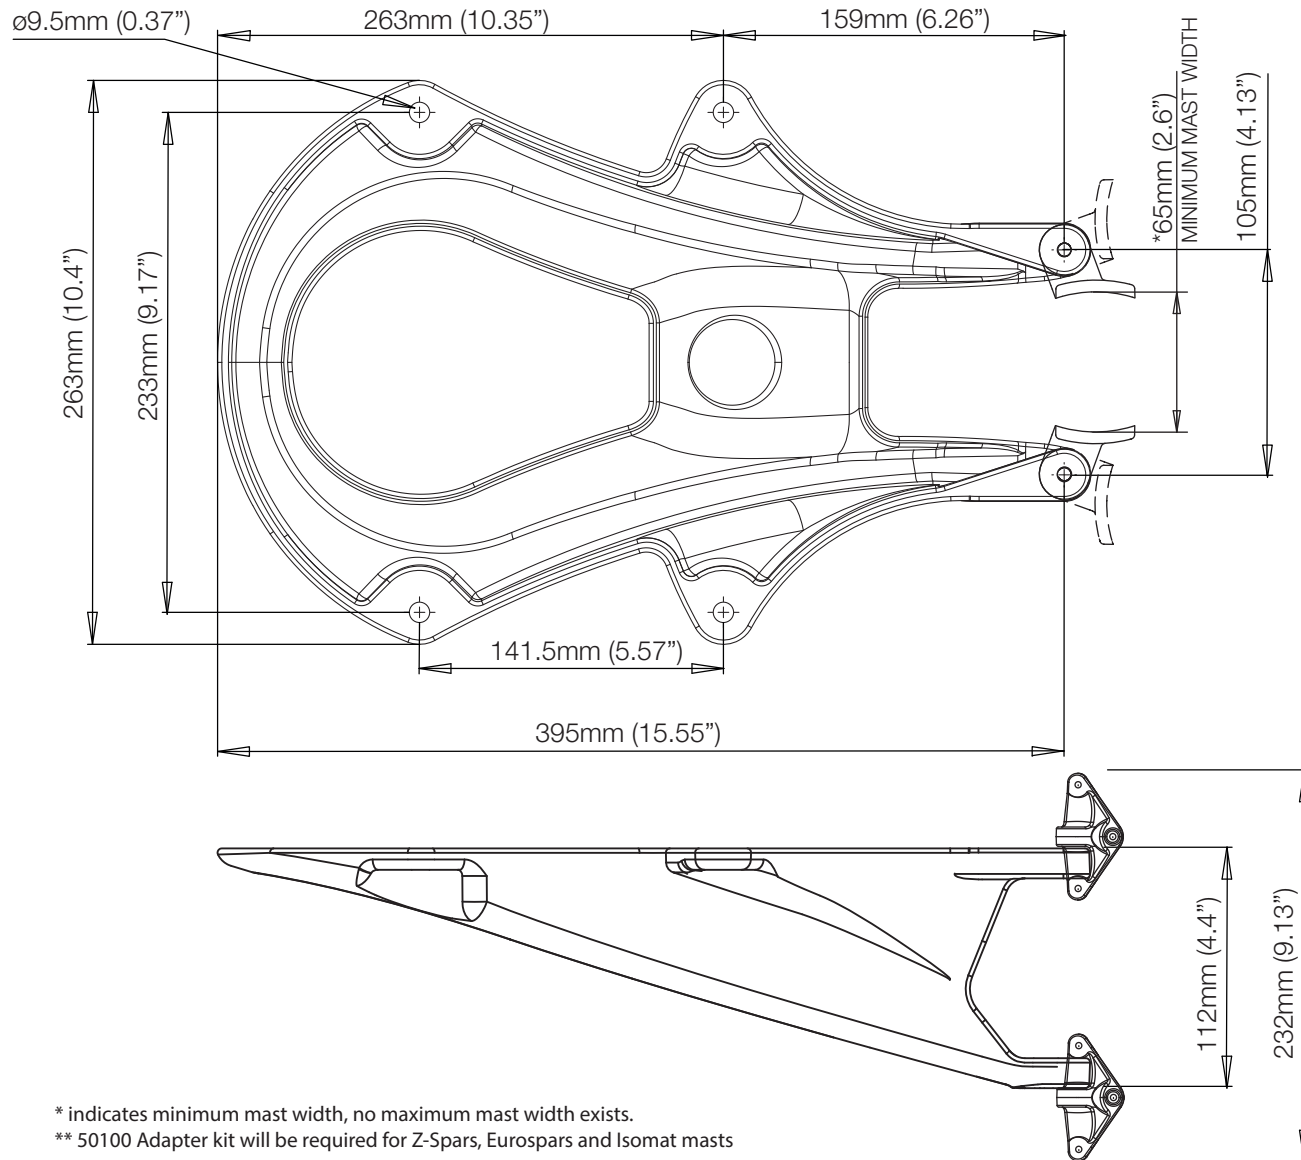

SC20 Mast Mount Fixing Dimensions

Email: sales@scanstrut.com Email: usasales@scanstrut.com

* indicates minimum mast width, no maximum mast width exists.
** 50100 Adapter kit will be required for Z-Spars, Eurospars and Isomat masts